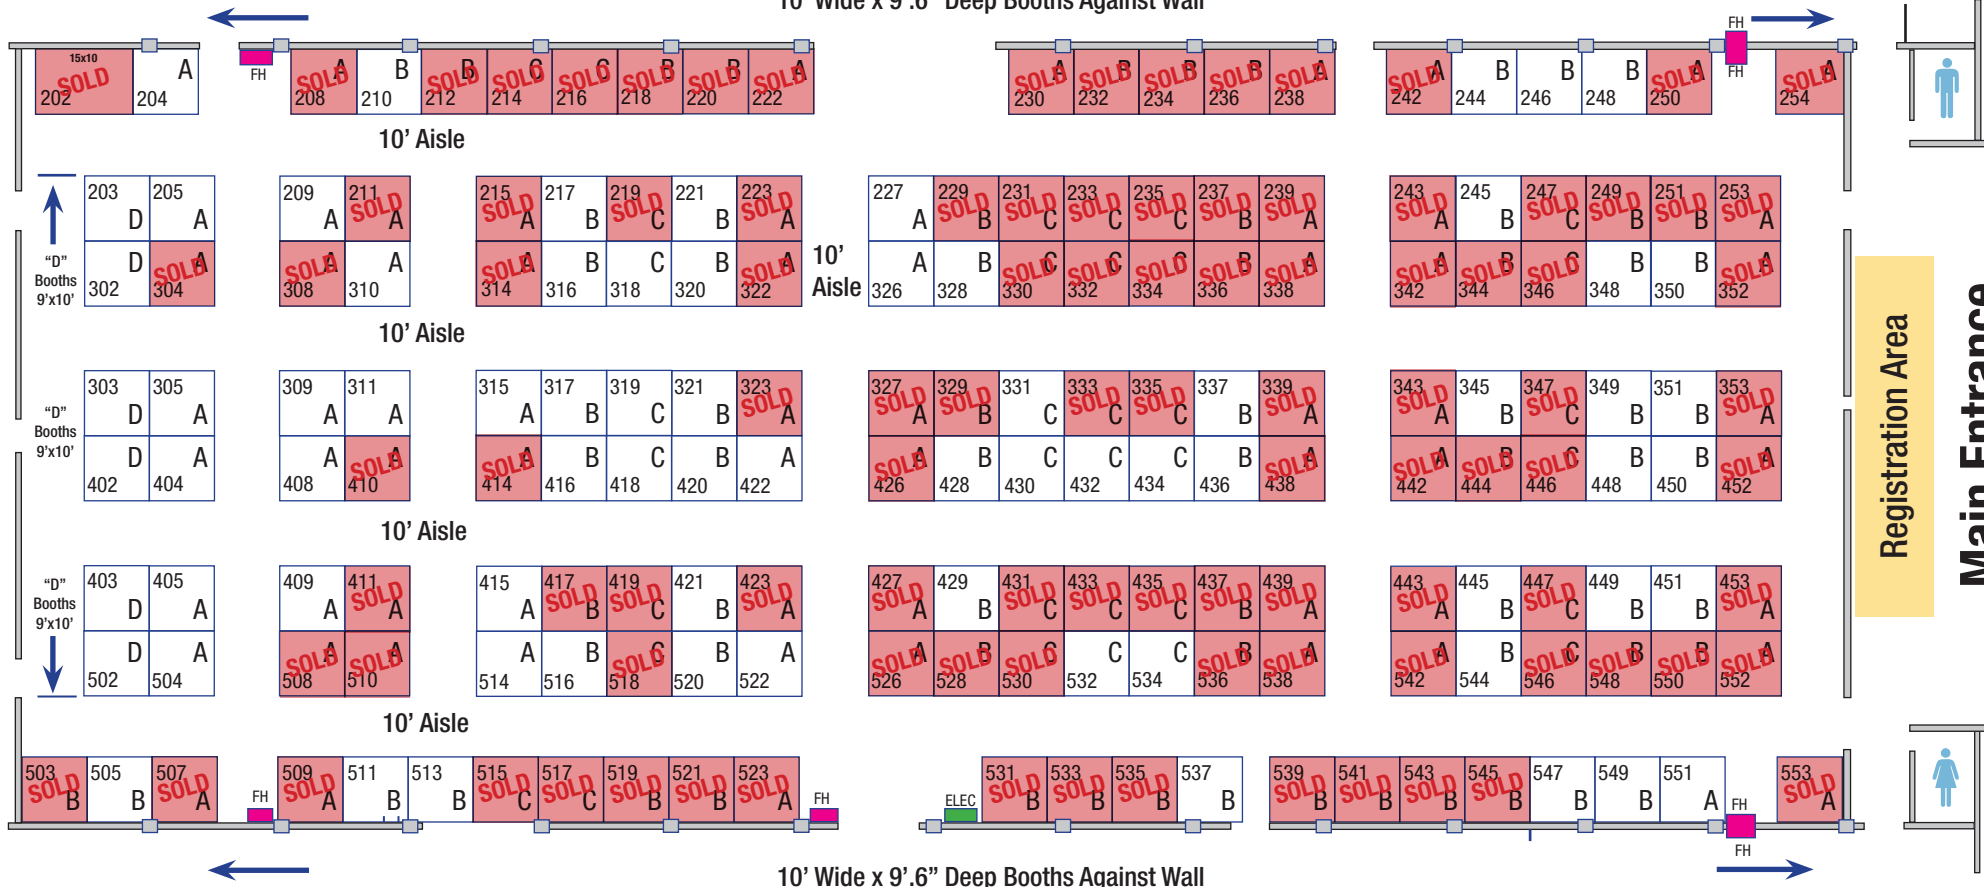

10' Wide x 9'.6" Deep Booths Against Wall

10' Wide x 9'.6" Deep Booths Against Wall

NEW LIVING EXP 2018

San Mateo County Event Center - Fiesta Hall

Booth Prices

- A Booth = \$1,600
- B Booth = \$1,300
- C Booth = \$1,150
- D Booth = \$1,400

To Main Parking Lot →