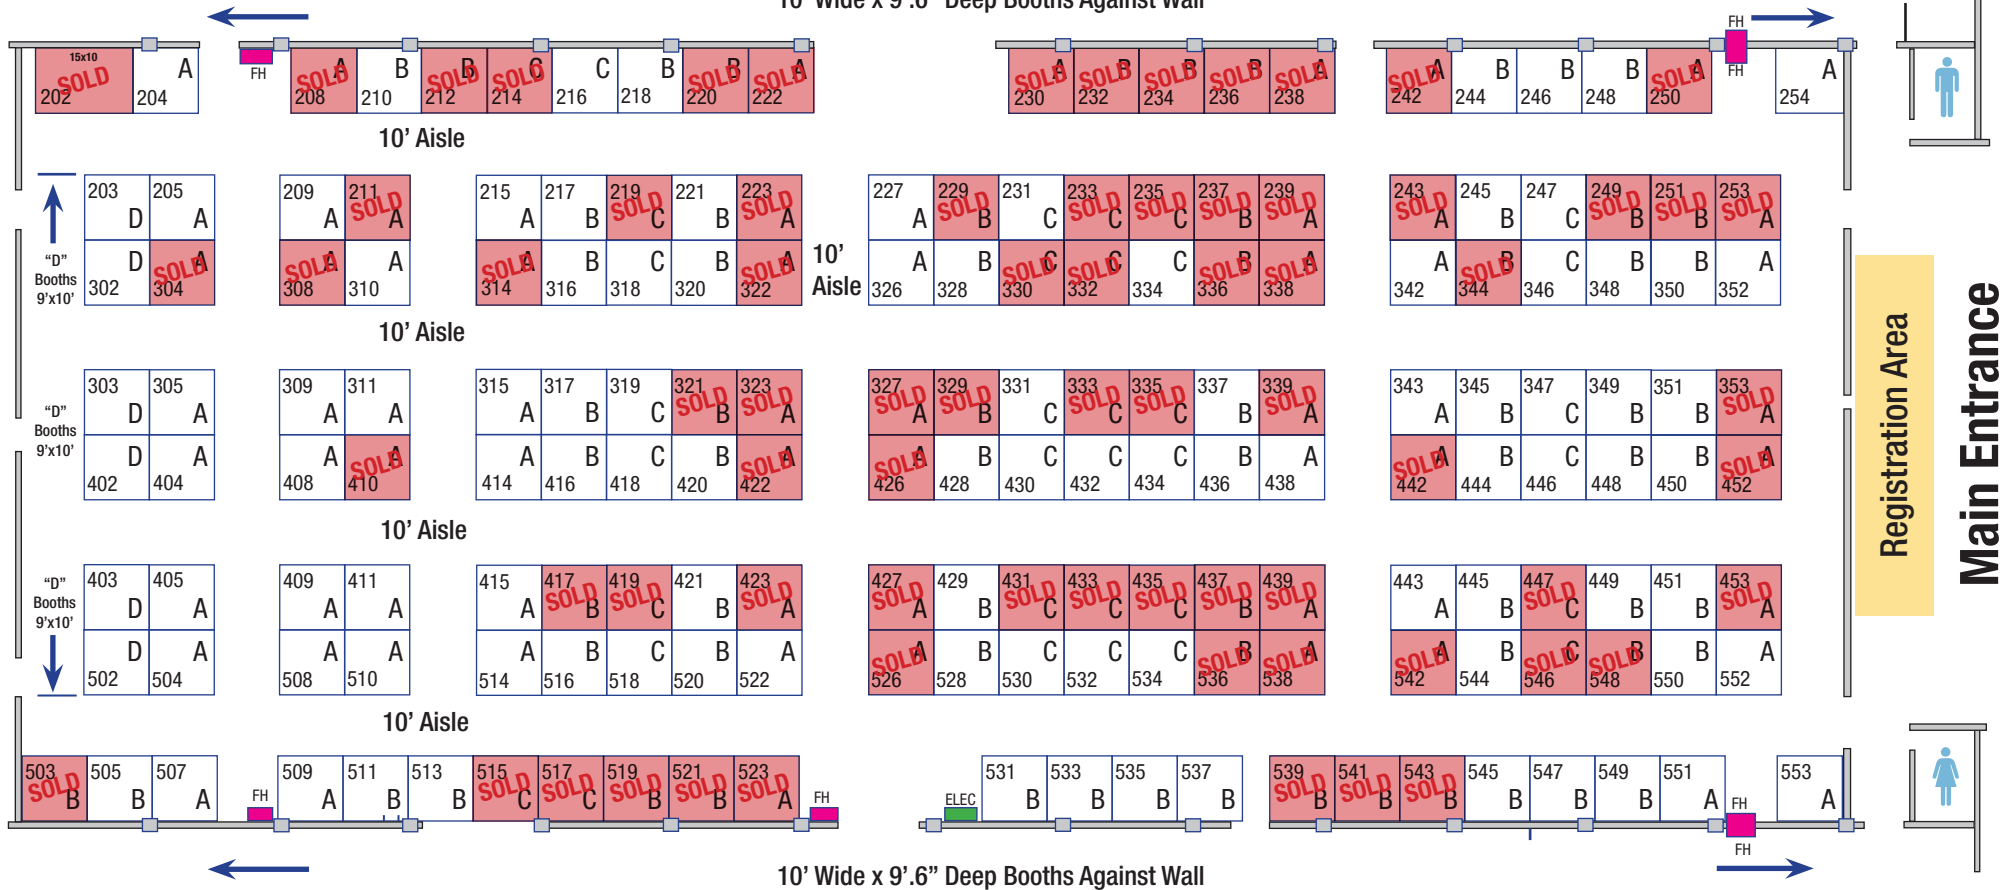

10' Wide x 9'.6" Deep Booths Against Wall

10' Wide x 9'.6" Deep Booths Against Wall

NEW LIVING EXP 2018

San Mateo County Event Center - Fiesta Hall

Booth Prices

- A Booth = \$1,600
- B Booth = \$1,300
- C Booth = \$1,150
- D Booth = \$1,400

To Main Parking Lot →